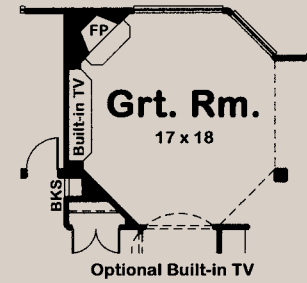

The Victoria

entertaining

de-stressing

storing

flexible living

© Homeway Homes

Quality Built for Better Living