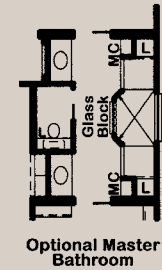

The Victoria

entertaining

de-stressing

storing

flexible living

© Homeway Homes