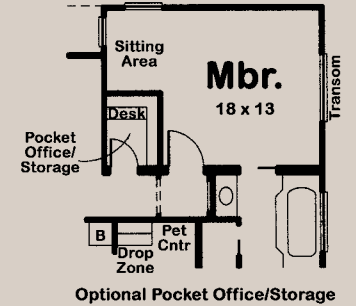

The Victoria

entertaining

de-stressing

storing

flexible living

© Homeway Homes

Quality Built for Better Living