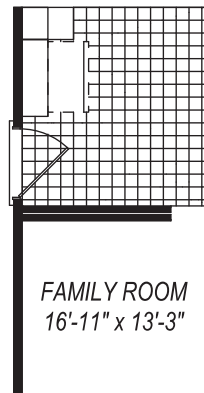

The Simplicity

950 Sq. Ft, 2 Bedrooms, 1 Bath

CRAWLSPACE OPTION