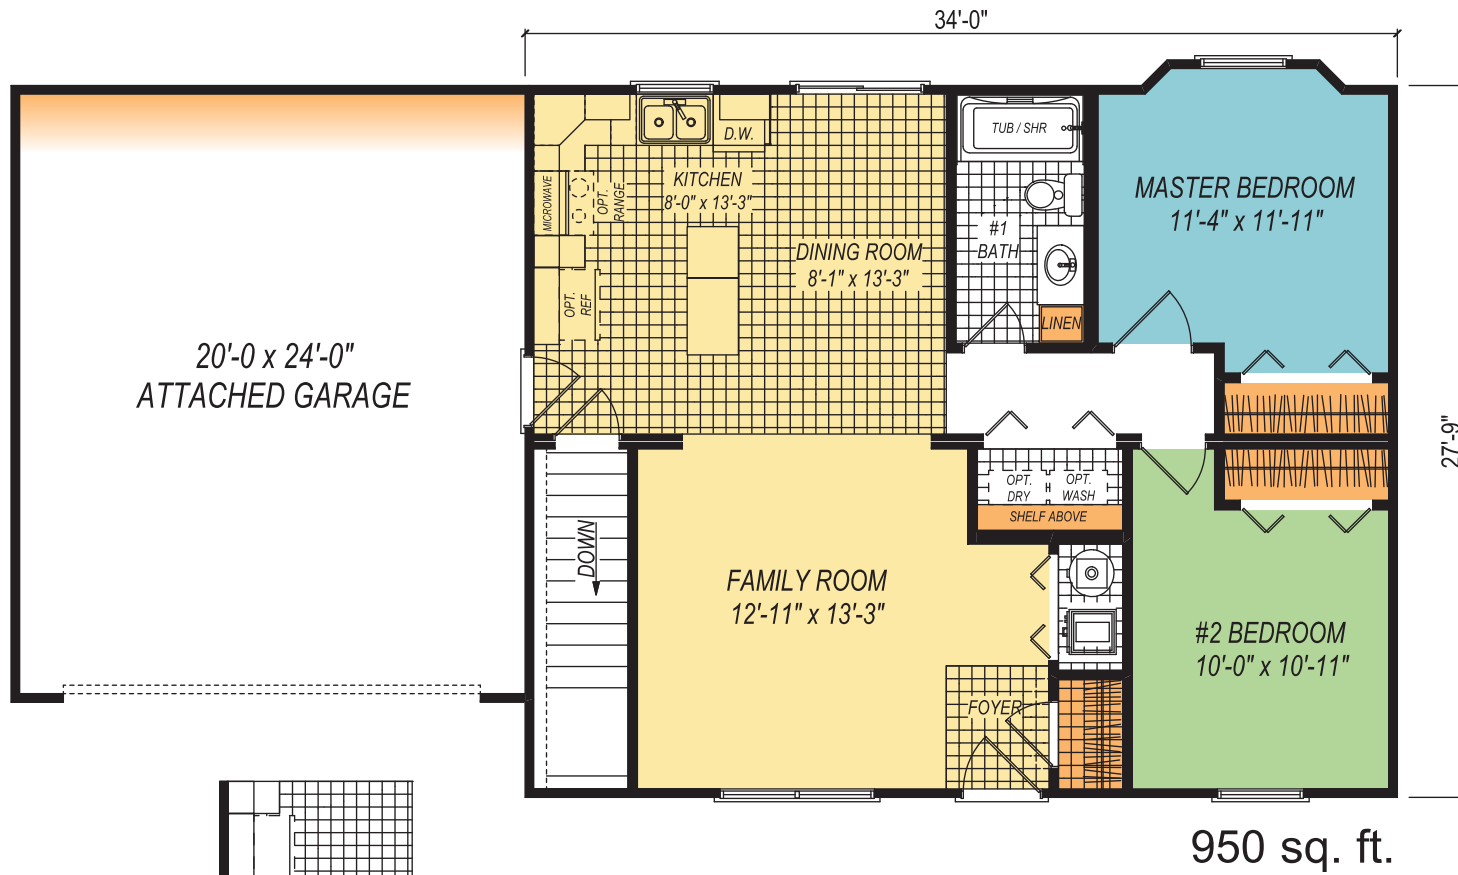

# The Simplicity

950 Sq. Ft, 2 Bedrooms, 1 Bath

- Compact Layout Fits Modest Lot Sizes
- Master Bedroom Features Attractive Bumpout
- Family Room, Dining Room and Kitchen Flow Together
- Large Island in Kitchen

# The Simplicity

950 Sq. Ft, 2 Bedrooms, 1 Bath

CRAWLSPACE OPTION

Quality Built for Better Living

THE ESSENCE COLLECTION