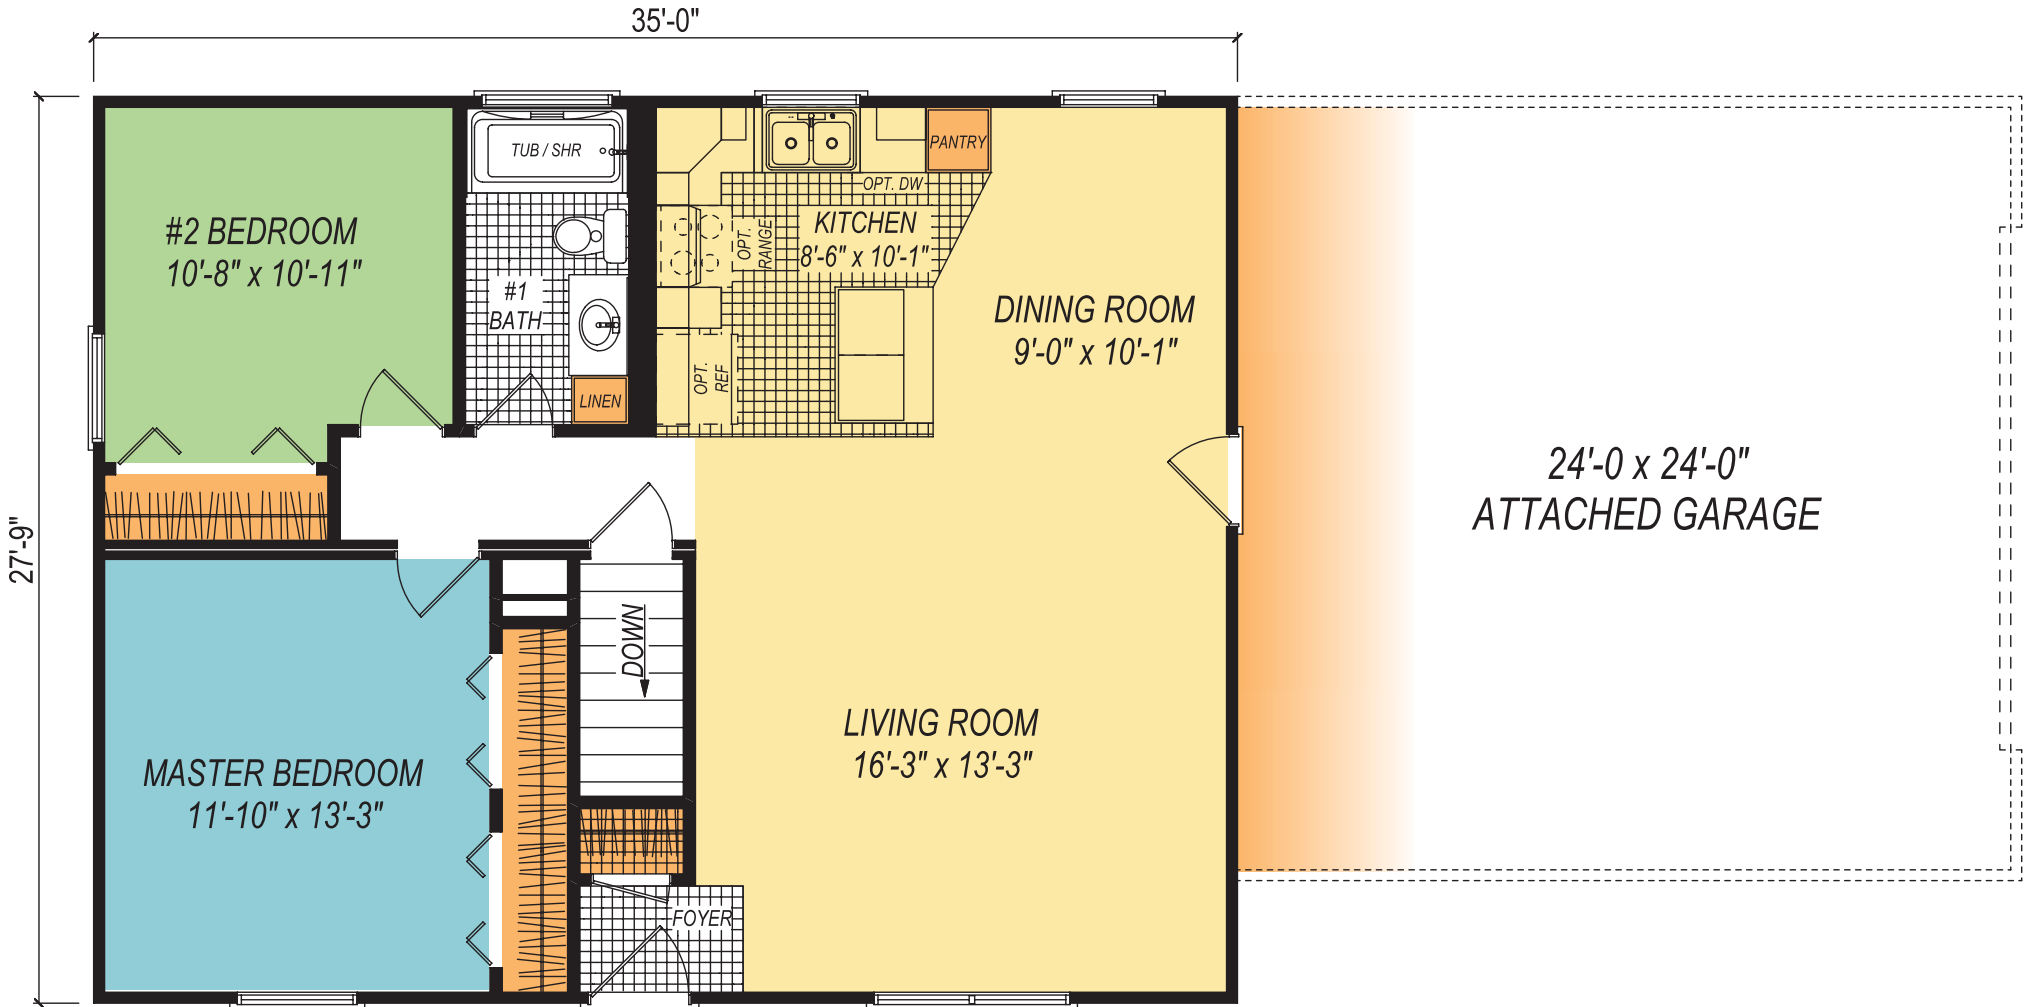

THE SHAWOOD

971 sq. ft. | 2 bedroom | 1 bath

The
Signature
Collection

Optional Front Elevation

- Entry foyer opens into spacious Great Room arrangement
- Kitchen island boasts breakfast bar
- Dual closets in Master Bedroom
- Footprint is perfect for modest-sized lots

© Copyright Homeway Homes. All Rights Reserved SC0108033

**Schieler &
Rassi, inc.**
Quality Builders

www.homewayhomes.net

THE SHAWOOD

971 sq. ft. | 2 bedroom | 1 bath

The Signature Collection

971 sq. ft.

- entertaining
- storing
- de-stressing
- flexible living