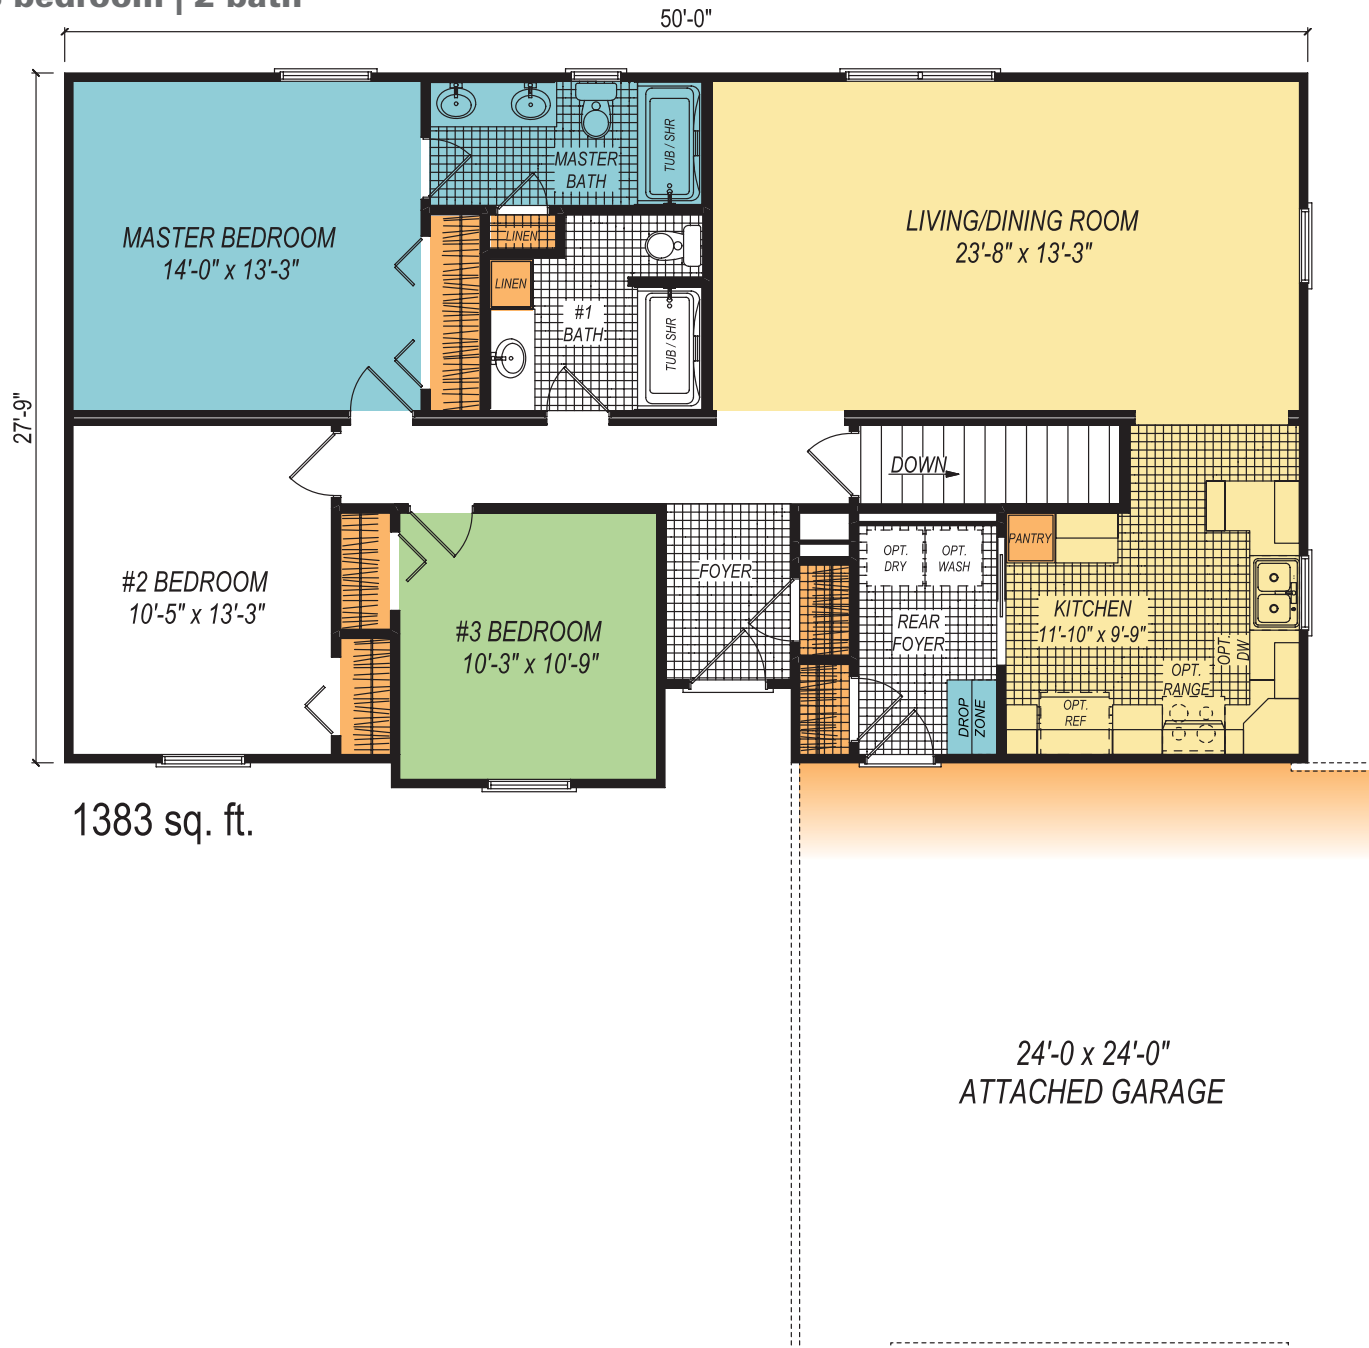

THE PROVIDENCE

1,383 sq. ft. | 3 bedroom | 2 bath

The
Signature
Collection

Optional Front Elevation

- Cozy front elevation with bump out
- Front foyer features guest closet, rear foyer features drop zone
- Combined Living and Dining Rooms
- Master Suite with dual-sink vanity and linen closet

© Copyright Homeway Homes. All Rights Reserved SC0108029

**Schieler &
Rassi, inc.**
Quality Builders

www.homewayhomes.net

THE PROVIDENCE

1,383 sq. ft. | 3 bedroom | 2 bath

The Signature Collection

- entertaining
- storing
- de-stressing
- flexible living