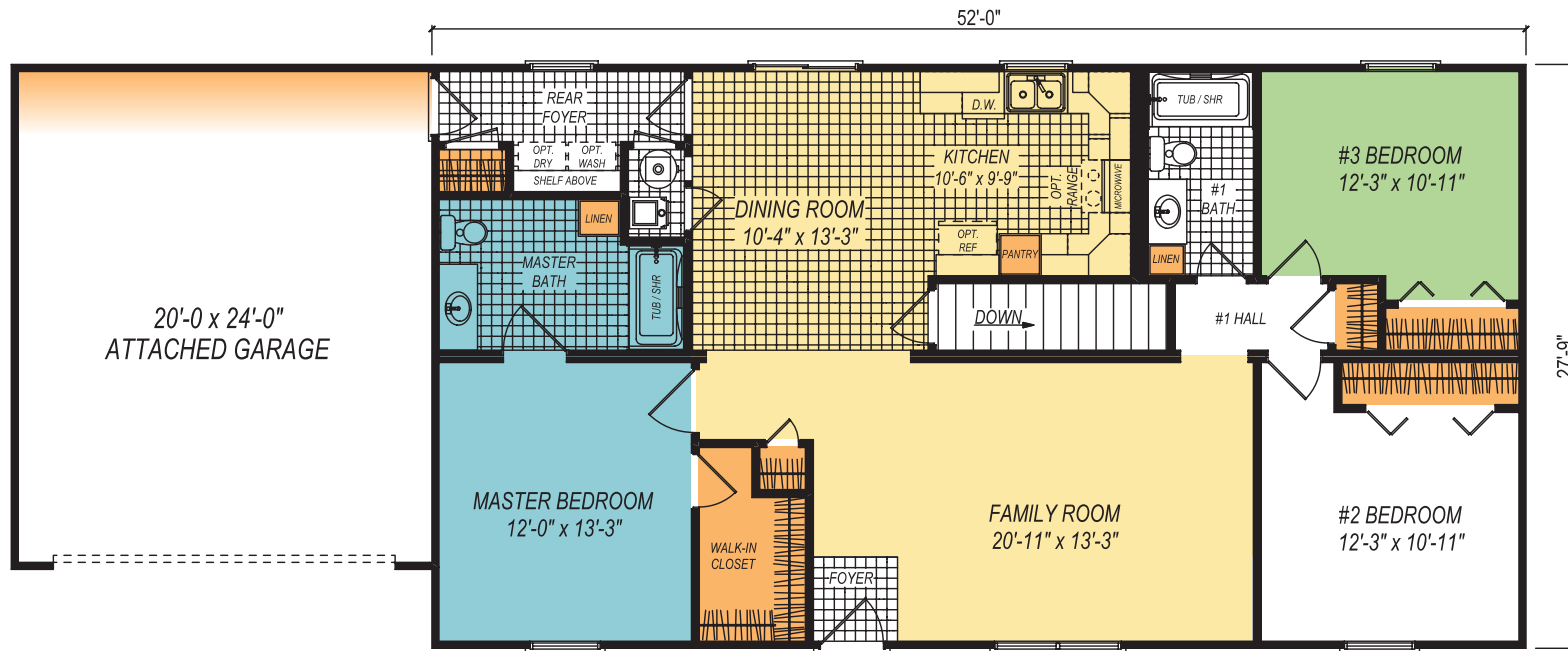

The Prestige

1,443 Sq. Ft, 3 Bedrooms, 2 Baths

- Large Family Room
- Master Bedroom Includes a Walk-In Closet and Private Bath
- Split Bedroom Design for Added Privacy

Schieler & Rassi, inc. Quality Builders

www.homewayhomes.net

PRESTIGE

THE ESSENCE COLLECTION

The Prestige

1,443 Sq. Ft, 3 Bedrooms, 2 Baths

- entertaining
- storing
- de-stressing
- flexible living

1443 Sq. Ft.

CRAWLSPACE OPTION