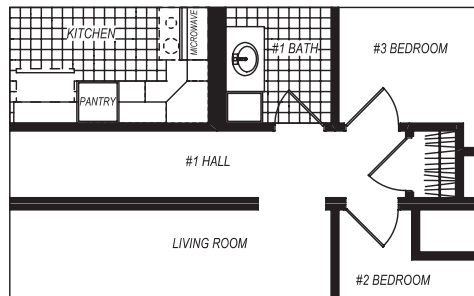

www.homewayhomes.net

PRESTIGE

THE ESSENCE COLLECTION

The Prestige

1,443 Sq. Ft, 3 Bedrooms, 2 Baths

- entertaining
- storing
- de-stressing
- flexible living

1443 Sq. Ft.

CRAWLSPACE OPTION