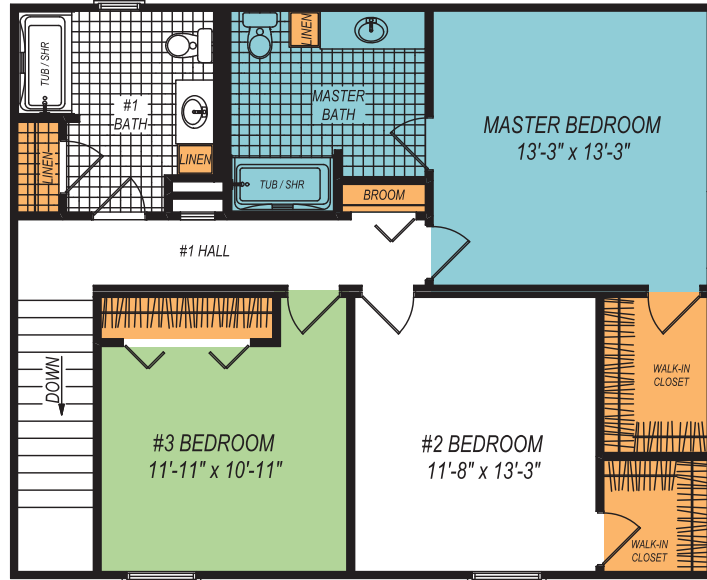

The Highland

1,888 Sq. Ft, 3 Bedrooms, 2½ Baths

- Large Family Room
- Lots of Storage Space
- Separated Laundry Room with Natural Light
- Two Walk-In Closets

Schieler & Rassi, inc.
Quality Builders

www.homewayhomes.net

HIGHLAND

THE ESSENCE
COLLECTION

The Highland

1,888 Sq. Ft, 3 Bedrooms, 2½ Baths

- entertaining
- storing
- de-stressing
- flexible living

944 sq. ft. 1ST FLOOR
 944 sq. ft. 2ND FLOOR
 1888 sq. ft. TOTAL

CRAWLSPACE OPTION