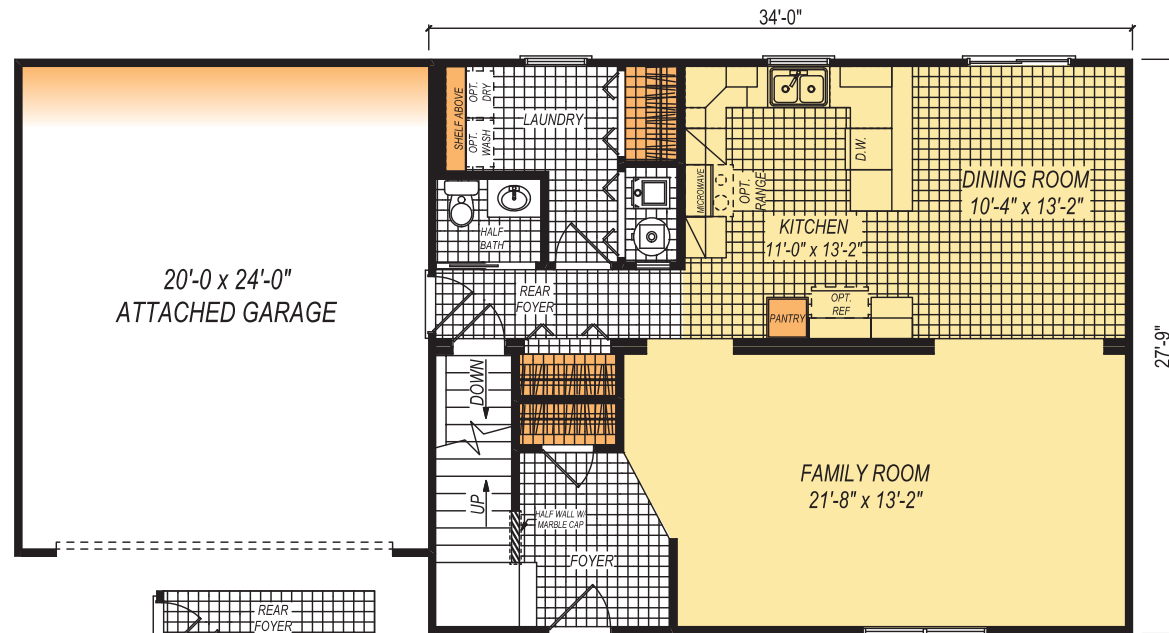

The Highland

1,888 Sq. Ft, 3 Bedrooms, 2½ Baths

- Large Family Room
- Lots of Storage Space
- Separated Laundry Room with Natural Light
- Two Walk-In Closets

Schieler & Rassi, inc.
Quality Builders

www.homewayhomes.net

HIGHLAND

THE ESSENCE
COLLECTION

The Highland

1,888 Sq. Ft, 3 Bedrooms, 2½ Baths

- entertaining
- storing
- de-stressing
- flexible living

944 sq. ft. 1ST FLOOR
 944 sq. ft. 2ND FLOOR
 1888 sq. ft. TOTAL

CRAWLSPACE OPTION