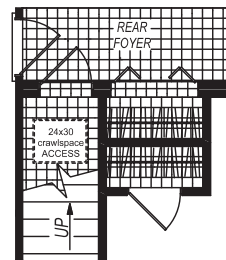

The Highland

1,888 Sq. Ft, 3 Bedrooms, 2½ Baths

- Large Family Room
- Lots of Storage Space
- Separated Laundry Room with Natural Light
- Two Walk-In Closets

Schieler & Rassi, inc.
Quality Builders

www.homewayhomes.net

HIGHLAND

THE ESSENCE
COLLECTION

The Highland

1,888 Sq. Ft, 3 Bedrooms, 2½ Baths

- entertaining
- storing
- de-stressing
- flexible living

944 sq. ft. 1ST FLOOR
 944 sq. ft. 2ND FLOOR
 1888 sq. ft. TOTAL

CRAWLSPACE OPTION