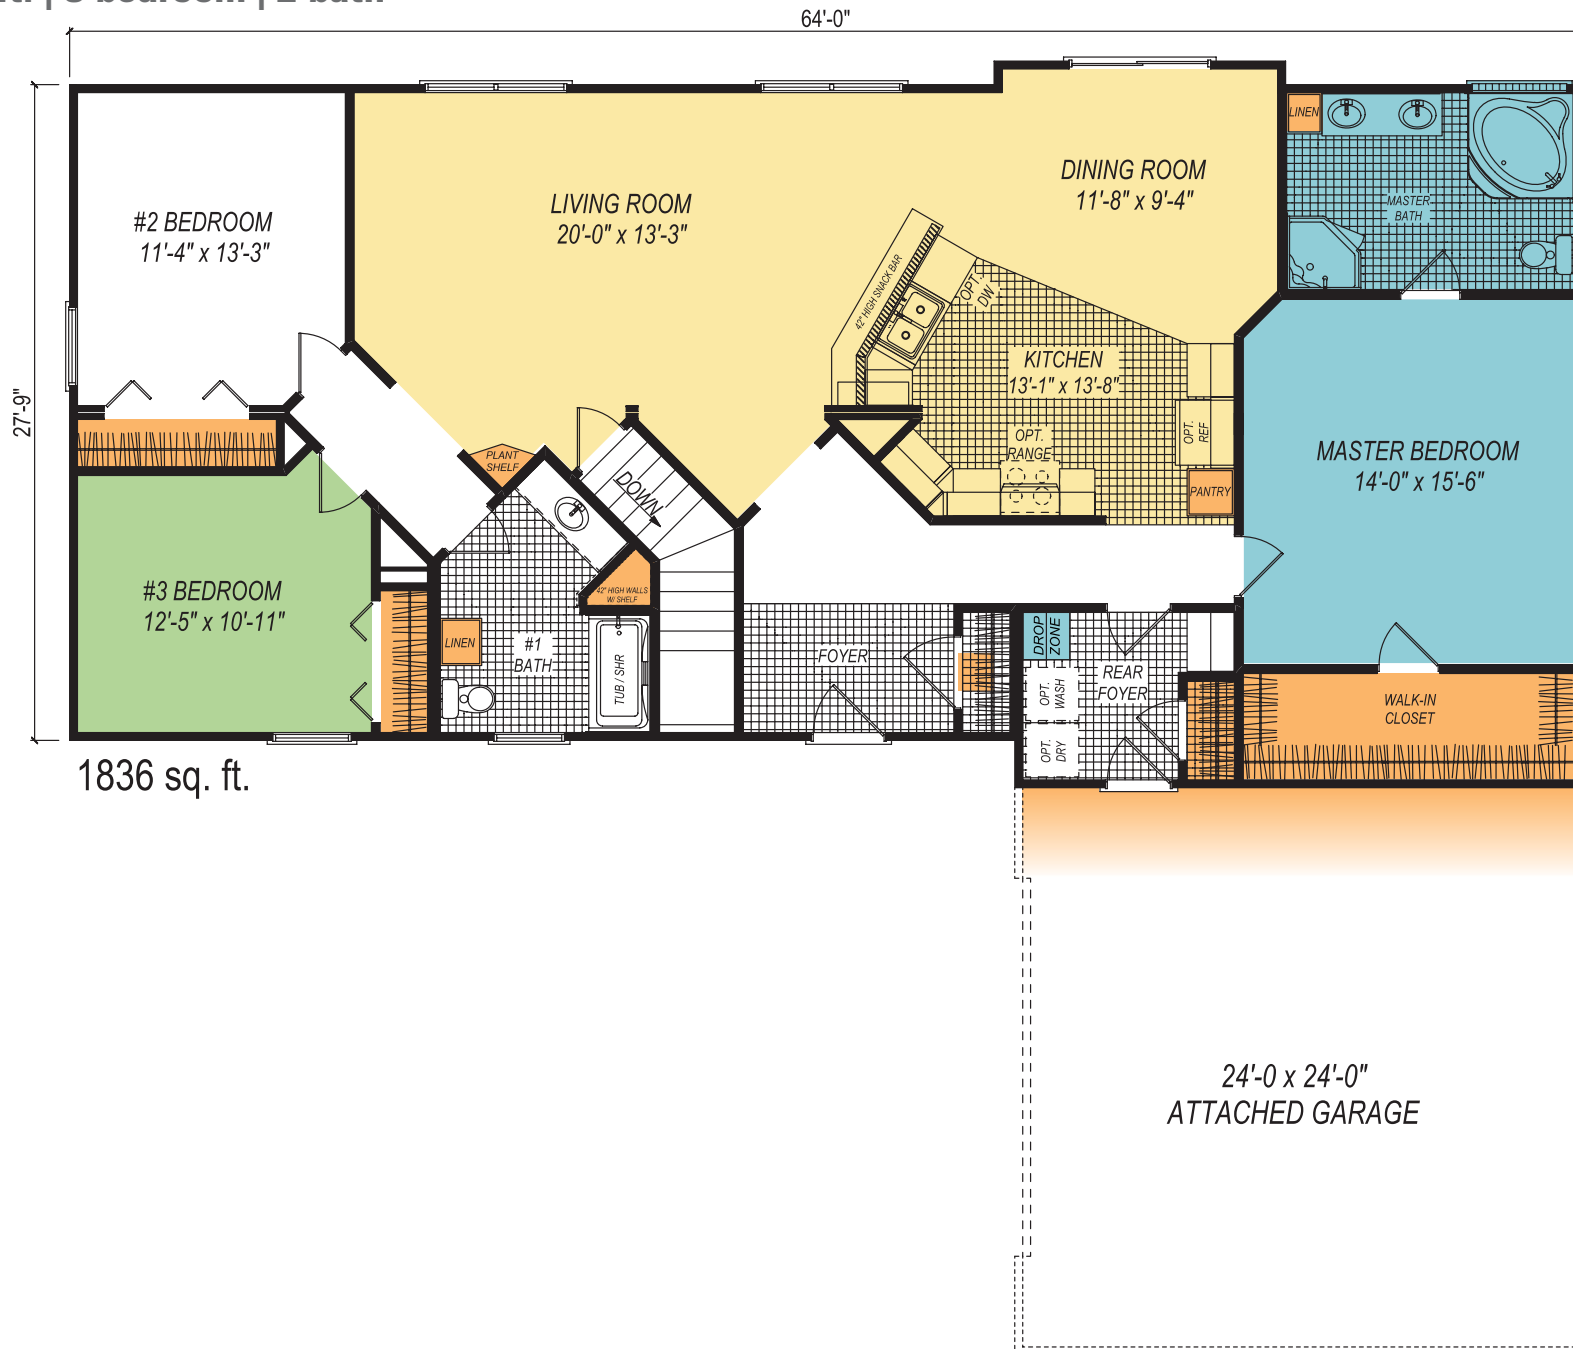

THE FREEMONT

1,836 sq. ft. | 3 bedroom | 2 bath

The
Signature
Collection

Optional Front Elevation

- Unique angled wall design
- Corner shower and corner tub in Master Bath
- Snack bar in Kitchen
- Spacious Master Suite

© Copyright Homeway Homes. All Rights Reserved SC0108018

**Schieler &
Rassi, inc.**
Quality Builders

www.homewayhomes.net

THE FREEMONT

1,836 sq. ft. | 3 bedroom | 2 bath

The Signature Collection

- entertaining
- storing
- de-stressing
- flexible living