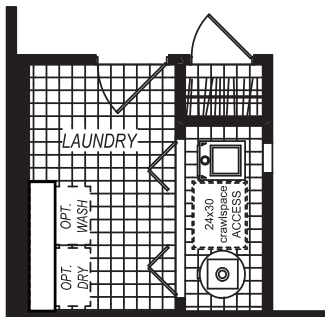

# The Empress

1,443 Sq. Ft, 3 Bedrooms, 2 Baths

- Two Full Baths with Linen Cabinets
- Kitchen Island with Snack Bar
- Pantry Cabinet in Kitchen
- Spacious Laundry Room

NAHB NATIONAL  
GREEN BUILDING  
PROGRAM

# The Empress

1,443 Sq. Ft, 3 Bedrooms, 2 Baths

1443 sq. ft.

CRAWLSPACE OPTION

entertaining

storing

de-stressing

flexible living