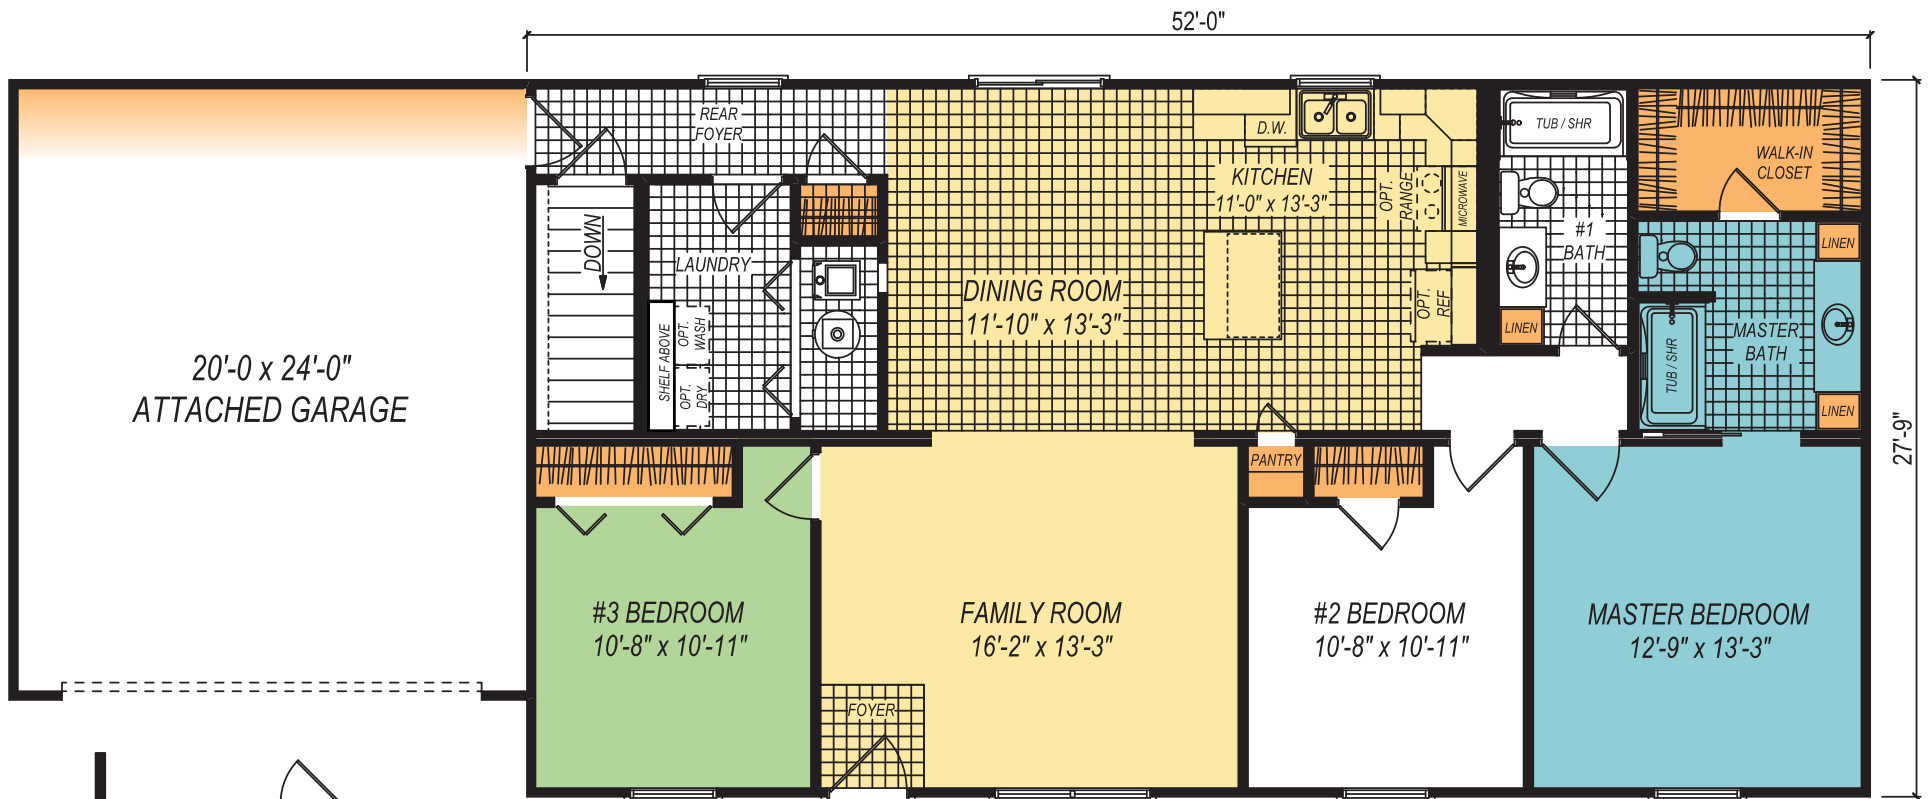

# The Empress

1,443 Sq. Ft, 3 Bedrooms, 2 Baths

- Two Full Baths with Linen Cabinets
- Kitchen Island with Snack Bar
- Pantry Cabinet in Kitchen
- Spacious Laundry Room

NAHB NATIONAL  
GREEN BUILDING  
PROGRAM

# The Empress

1,443 Sq. Ft, 3 Bedrooms, 2 Baths

1443 sq. ft.

CRAWLSPACE OPTION

entertaining

storing

de-stressing

flexible living