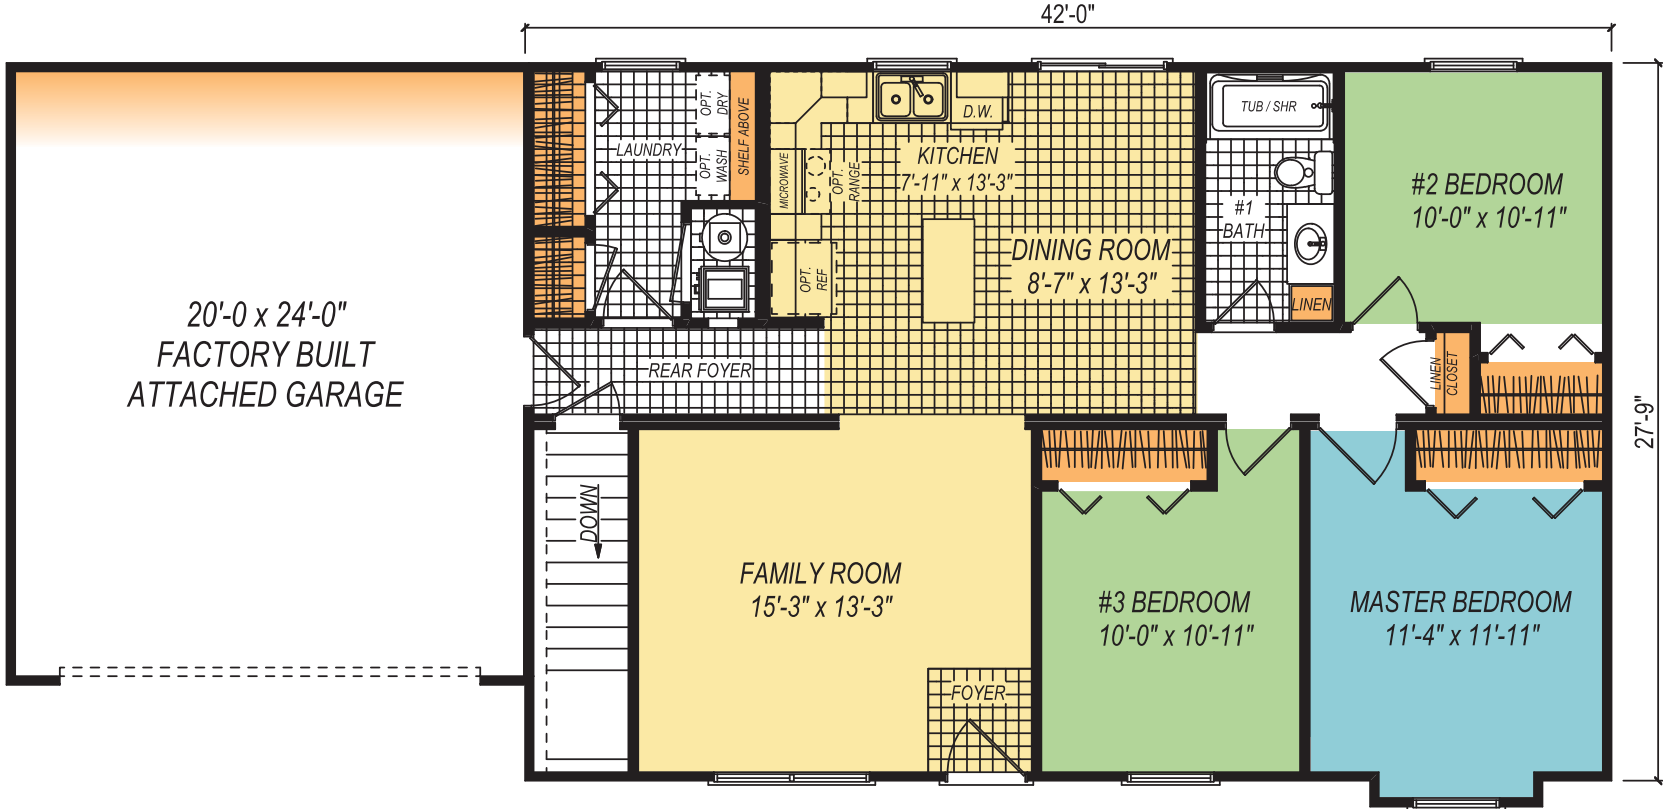

Quality Built for Better Living

The Coventry

1,173 Sq. Ft, 3 Bedrooms, 1 Bath

- Island Cabinet in Kitchen
- Laundry Off Rear Foyer
- Lots of Storage Closets
- Master Bedroom with Bumpout

Schieler & Rassi, inc. Quality Builders

www.homewayhomes.net

COVENTRY

THE ESSENCE COLLECTION

The Coventry

1,173 Sq. Ft, 3 Bedrooms, 1 Bath

1173 sq. ft.