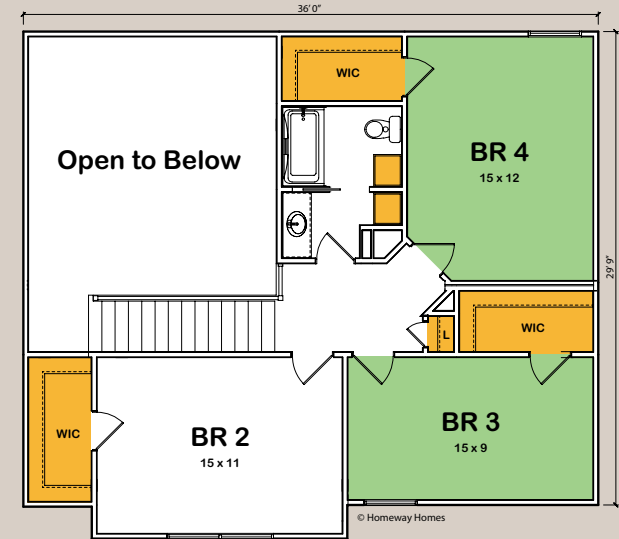

The Rochester

- Main Floor Master Suite Features Walk-in Closet, Corner Tub With Glass-block Windows And Separate Shower
- Clear-story Living Room With 16 Ft. High Ceilings
- Rear Foyer With Drop Zone
- Flexible Room Off Foyer
- Kitchen Island
- Half Bath On Main Floor
- Walk-in Pantry

HomewayHomes.com

2,476 sq. ft.
4 bedroom
2 1/2 bath

MODEL HOME CENTERS
Goodfield
Springfield
Galesburg

The Rochester

entertaining

de-stressing

storing

flexible living