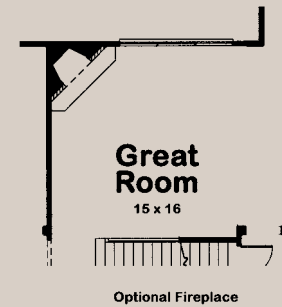

The Rochester

- Main Floor Master Suite Features Walk-in Closet, Corner Tub With Glass-block Windows And Separate Shower
- Clear-story Living Room With 16 Ft. High Ceilings
- Rear Foyer With Drop Zone
- Flexible Room Off Foyer
- Kitchen Island
- Half Bath On Main Floor
- Walk-in Pantry

HomewayHomes.com

2,476 sq. ft.
4 bedroom
2 1/2 bath

MODEL HOME CENTERS
Goodfield
Springfield
Galesburg

The Rochester

entertaining

de-stressing

storing

flexible living