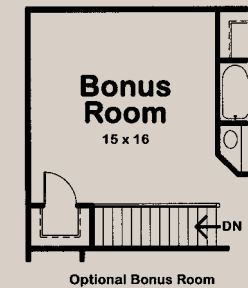

The Rochester

- Main Floor Master Suite Features Walk-in Closet, Corner Tub With Glass-block Windows And Separate Shower
- Clear-story Living Room With 16 Ft. High Ceilings
- Rear Foyer With Drop Zone
- Flexible Room Off Foyer
- Kitchen Island
- Half Bath On Main Floor
- Walk-in Pantry

HomewayHomes.com

2,476 sq. ft.
4 bedroom
2 1/2 bath

MODEL HOME CENTERS
Goodfield
Springfield
Galesburg

The Rochester

entertaining

de-stressing

storing

flexible living