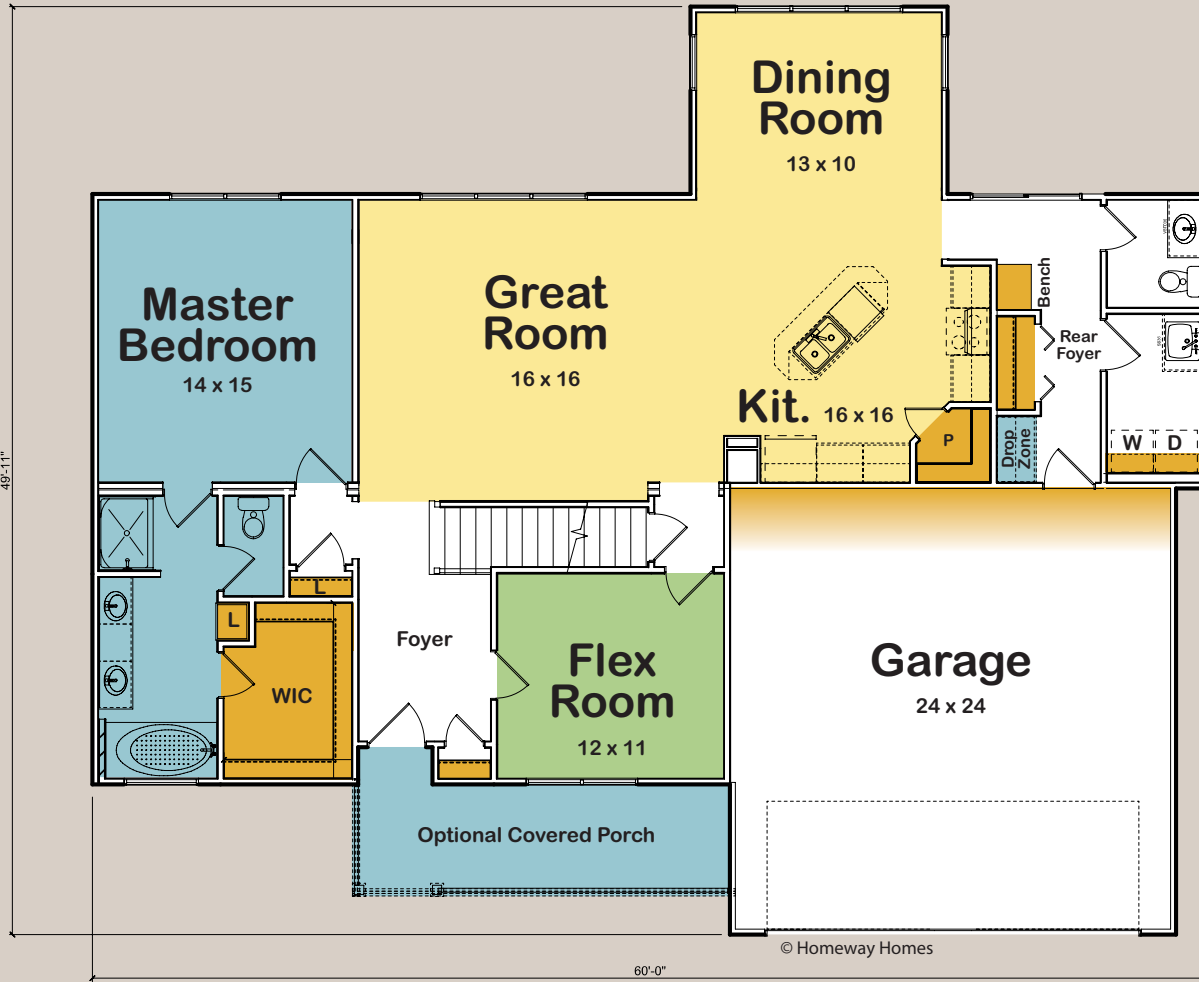

The Rochester

- Main Floor Master Suite Features Walk-in Closet, Corner Tub With Glass-block Windows And Separate Shower
- Clear-story Living Room With 16 Ft. High Ceilings
- Rear Foyer With Drop Zone
- Flexible Room Off Foyer
- Kitchen Island
- Half Bath On Main Floor
- Walk-in Pantry

HomewayHomes.com

2,476 sq. ft.
4 bedroom
2 1/2 bath

MODEL HOME CENTERS
Goodfield
Springfield
Galesburg

The Rochester

entertaining

de-stressing

storing

flexible living