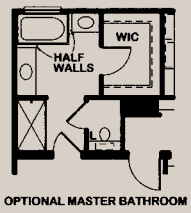

The Montana

entertaining

de-stressing

storing

flexible living

Quality Built for Better Living