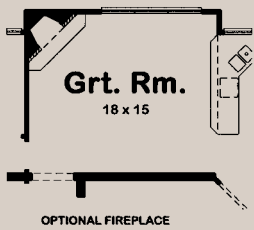

The Montana

entertaining

de-stressing

storing

flexible living

Quality Built for Better Living