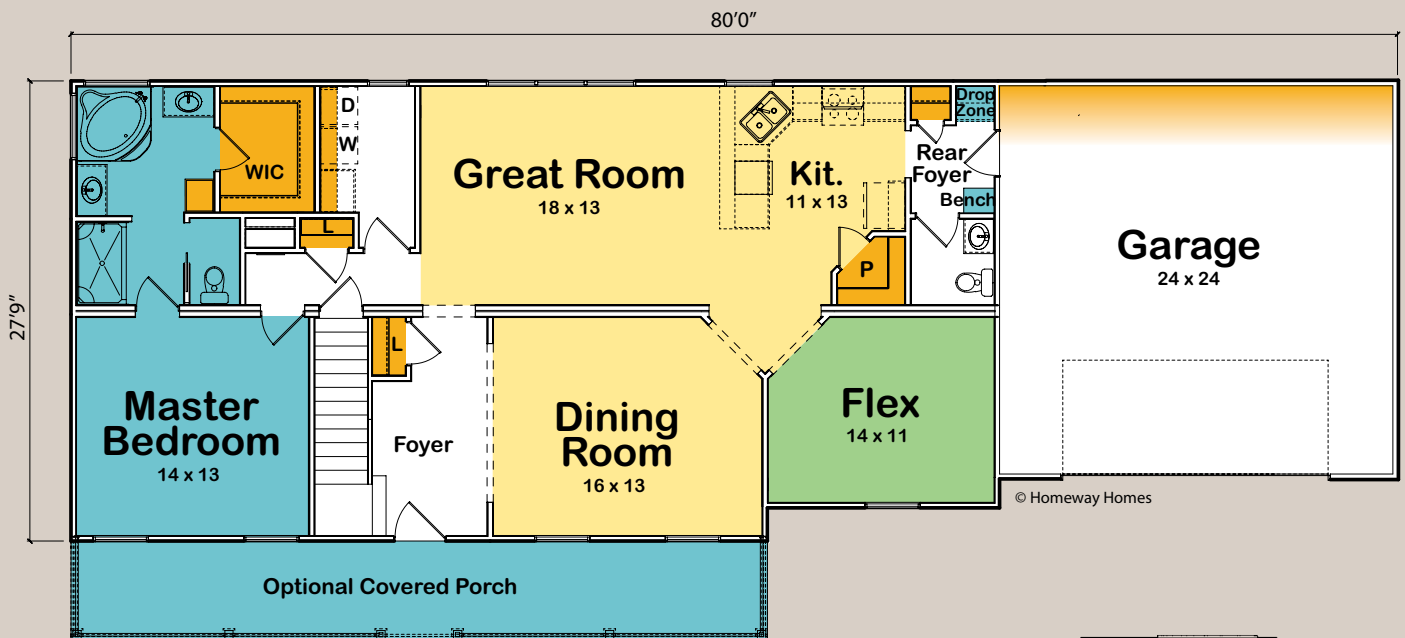

The Montana

entertaining

de-stressing

storing

flexible living

Quality Built for Better Living