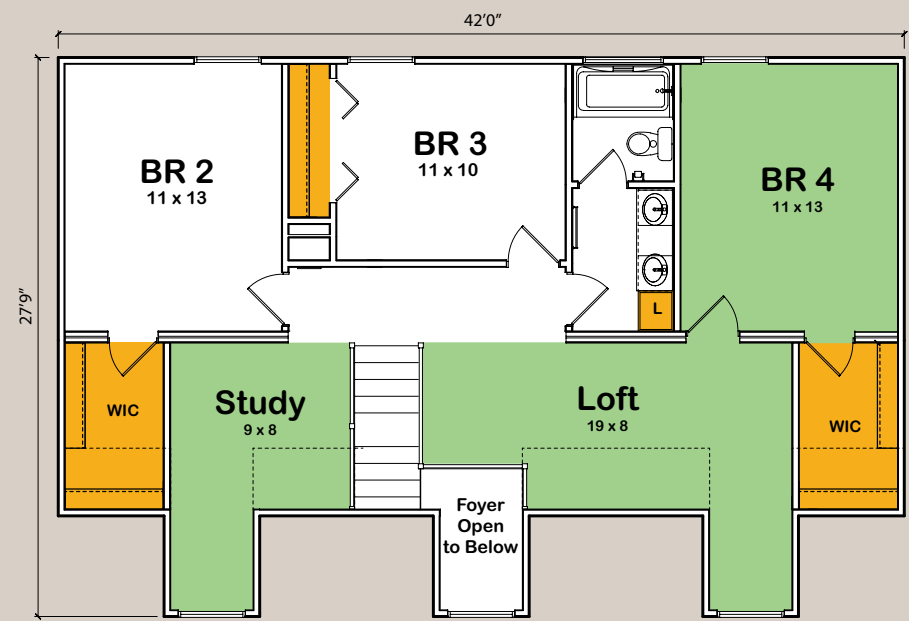

The Montana

entertaining

de-stressing

storing

flexible living

Quality Built for Better Living