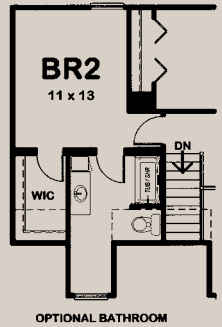

The Montana

entertaining

de-stressing

storing

flexible living

Quality Built for Better Living