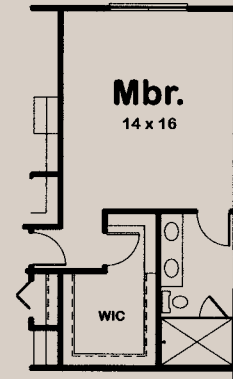

# The Liberty

- Traditional Entry Foyer Opens To Expansive Layout
- Snack Bar In Kitchen
- Corner Tub, Dual Sinks And Separate Shower In Master Bath
- Welcoming Front Porch
- Rear Foyer With Drop Zone
- Master Suite With Walk-In Closet
- Walk-In Pantry
- Main Floor Laundry Off The Rear Foyer

# The Liberty

entertaining

de-stressing

storing

flexible living

© Homeway Homes

Optional Master Bedroom/Bath and Walk-In Closet

Optional Master Bedroom/Bath/Walk-In Closet/Rear Foyer/Planning Center and Laundry