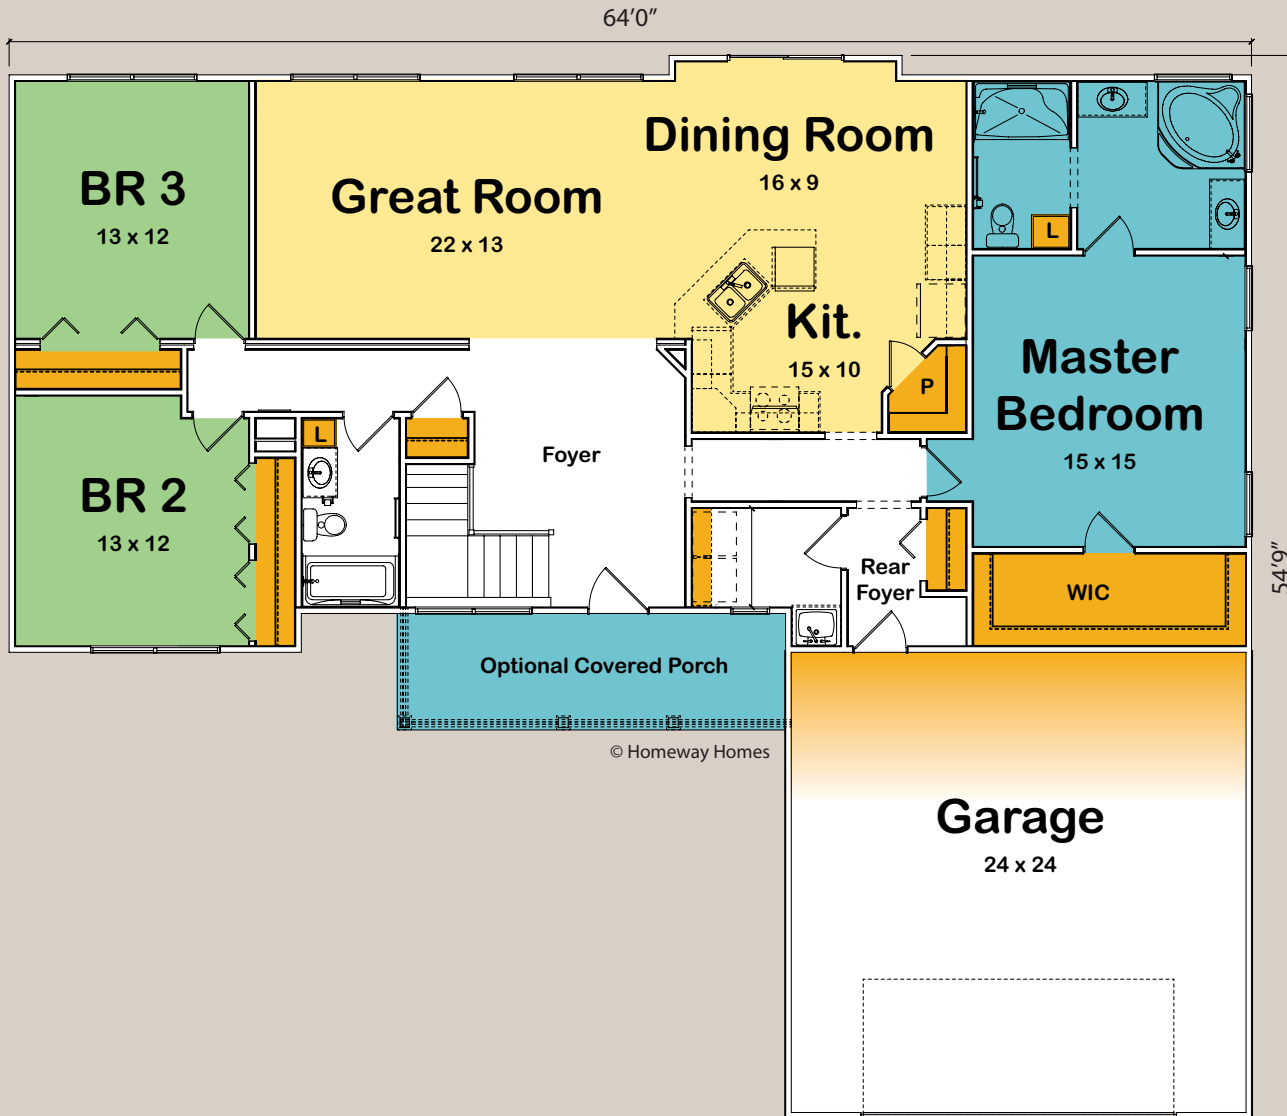

# The Liberty

- Traditional Entry Foyer Opens To Expansive Layout
- Snack Bar In Kitchen
- Corner Tub, Dual Sinks And Separate Shower In Master Bath
- Welcoming Front Porch
- Rear Foyer With Drop Zone
- Master Suite With Walk-In Closet
- Walk-In Pantry
- Main Floor Laundry Off The Rear Foyer

HomewayHomes.com

1,866 sq. ft.  
3 bedroom  
2 bath

MODEL HOME CENTERS  
Goodfield  
Springfield  
Galesburg

# The Liberty

entertaining

de-stressing

storing

flexible living

© Homeway Homes

Optional Master Bedroom/Bath and Walk-In Closet

Optional Master Bedroom/Bath/Walk-In Closet/Rear Foyer/Planning Center and Laundry