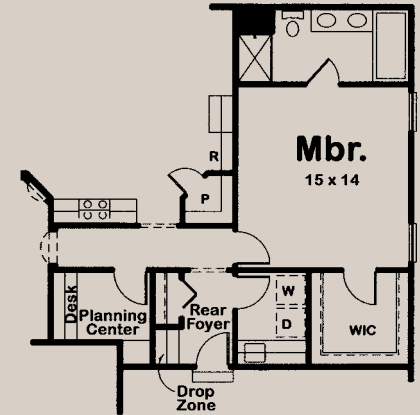

# The Liberty

- Traditional Entry Foyer Opens To Expansive Layout
- Snack Bar In Kitchen
- Corner Tub, Dual Sinks And Separate Shower In Master Bath
- Welcoming Front Porch
- Rear Foyer With Drop Zone
- Master Suite With Walk-In Closet
- Walk-In Pantry
- Main Floor Laundry Off The Rear Foyer

HomewayHomes.com

1,866 sq. ft.  
3 bedroom  
2 bath

MODEL HOME CENTERS  
Goodfield  
Springfield  
Galesburg

# The Liberty

entertaining

de-stressing

storing

flexible living

© Homeway Homes

Optional Master Bedroom/Bath and Walk-In Closet

Optional Master Bedroom/Bath/Walk-In Closet/Rear Foyer/Planning Center and Laundry