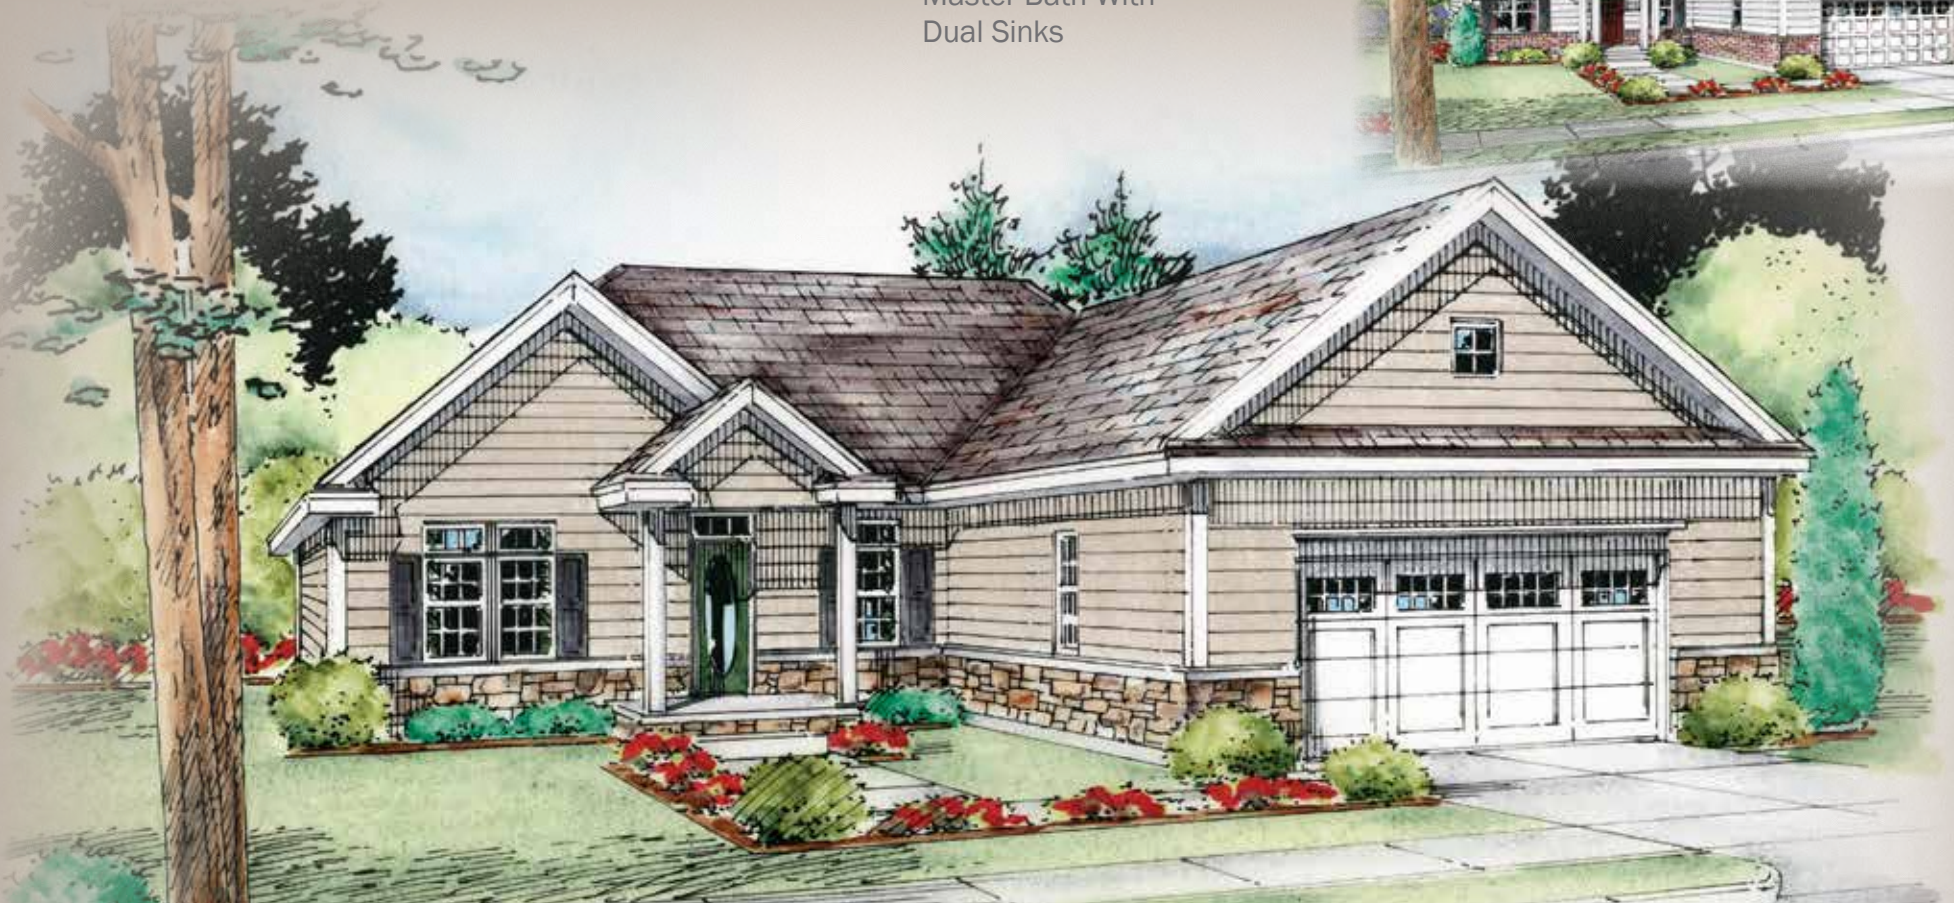

# The Lakeview

- Charming Covered Porch
- Spacious Great Room
- Additional Closet Space in Laundry
- Efficient Kitchen Layout With Breakfast Bar
- Rear Foyer With Bench
- Drop Zone
- Master Bath With Dual Sinks

HomewayHomes.com

1,416 sq. ft.  
3 bedroom  
2 bath

MODEL HOME CENTERS  
Goodfield  
Springfield  
Galesburg

# The Lakeview

entertaining

de-stressing

storing

flexible living

© Homeway Homes

OPTIONAL FIREPLACE

OPTIONAL PATIO DOOR