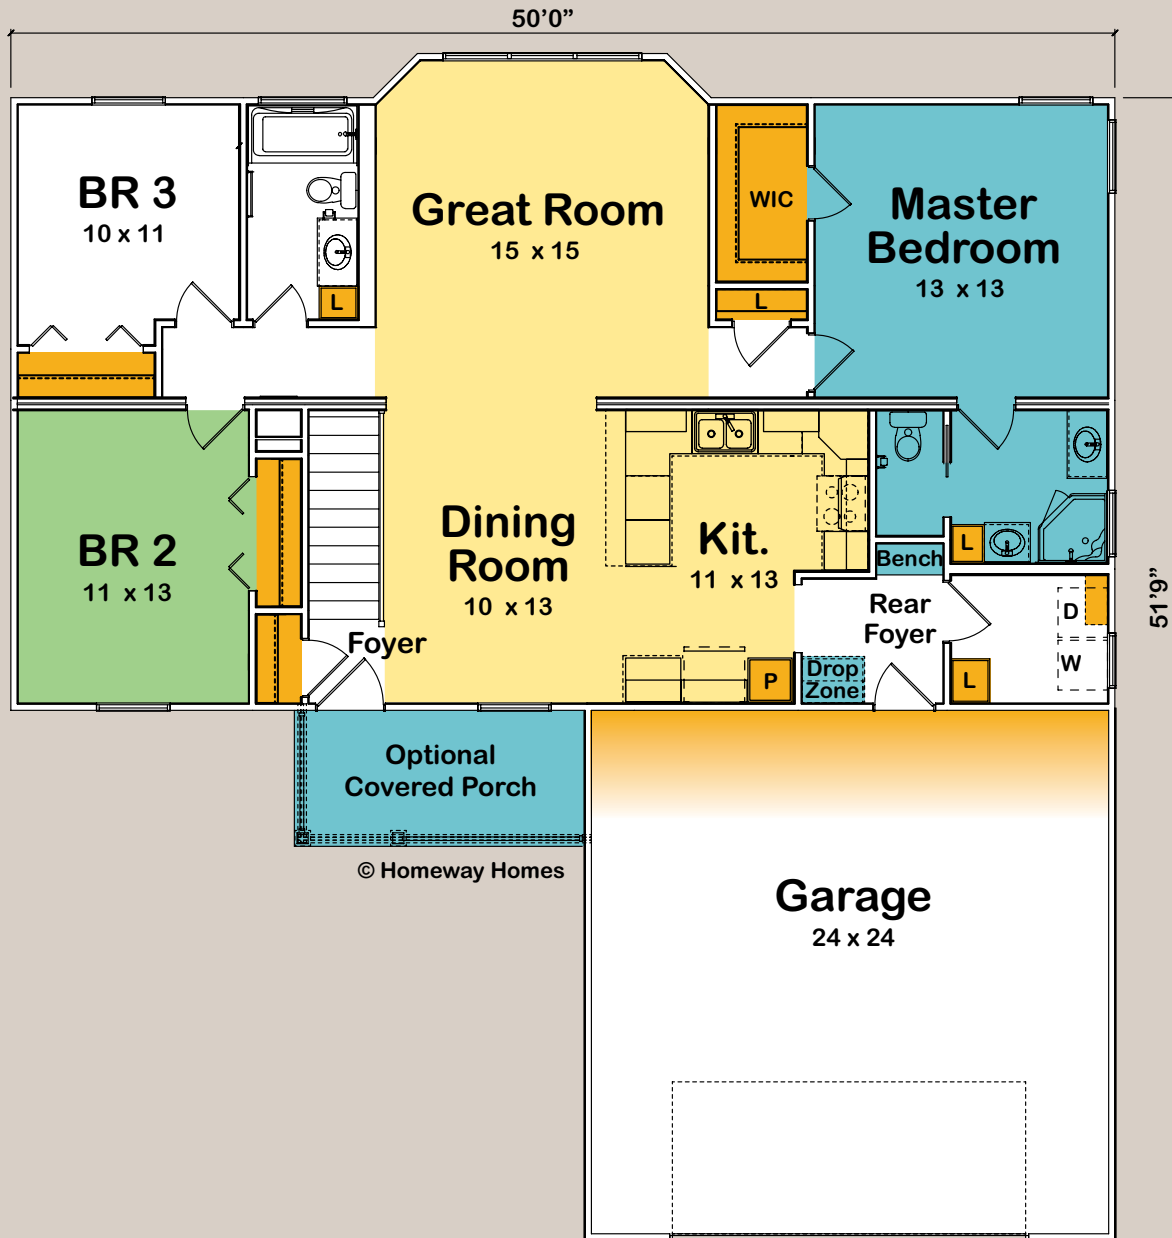

# The Lakeview

- Charming Covered Porch
- Spacious Great Room
- Additional Closet Space in Laundry
- Efficient Kitchen Layout With Breakfast Bar
- Rear Foyer With Bench
- Drop Zone
- Master Bath With Dual Sinks

HomewayHomes.com

1,416 sq. ft.  
3 bedroom  
2 bath

MODEL HOME CENTERS  
Goodfield  
Springfield  
Galesburg

# The Lakeview

entertaining

de-stressing

storing

flexible living

© Homeway Homes

OPTIONAL FIREPLACE

OPTIONAL PATIO DOOR

OPTIONAL MASTER BATH

OPTIONAL FLEX ROOM

Quality Built for Better Living