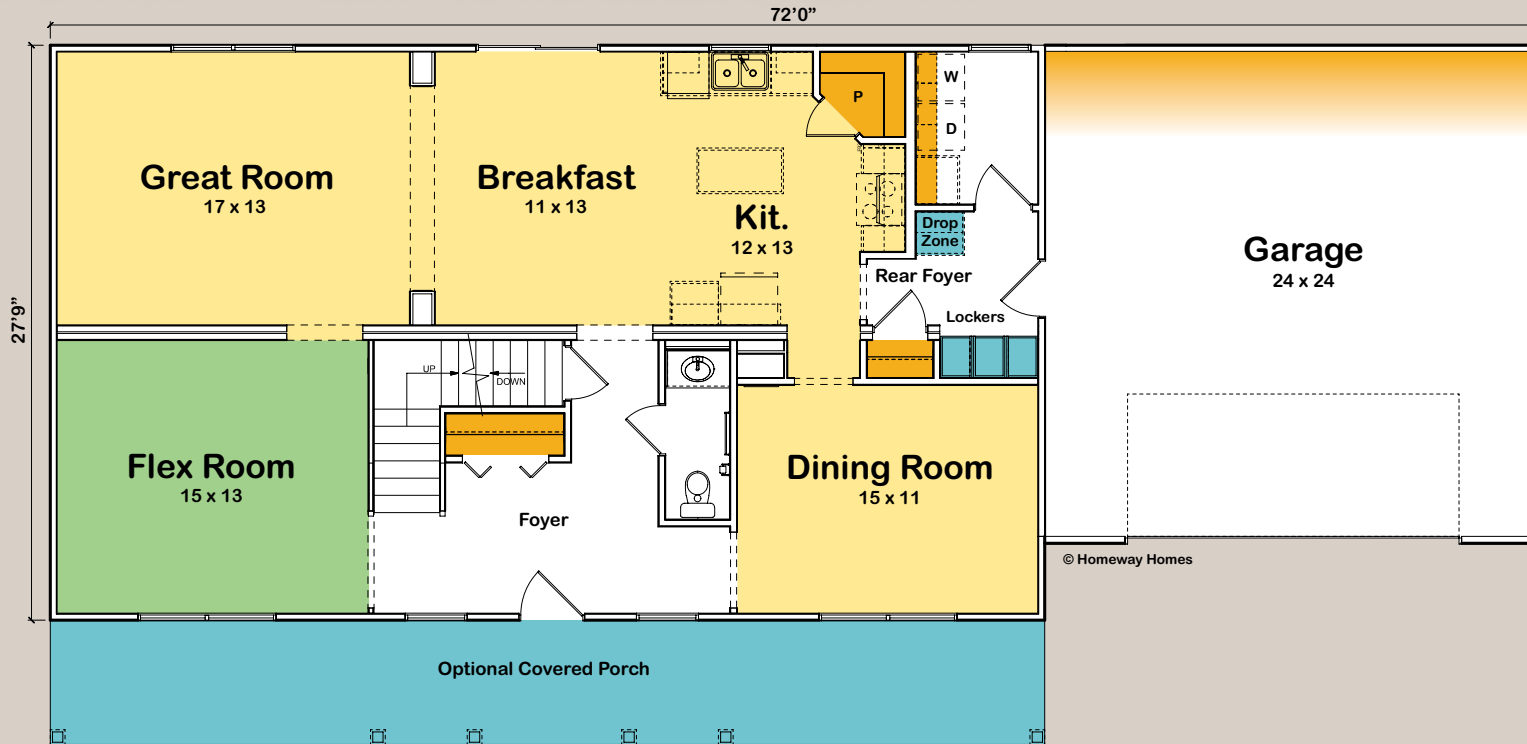

The Glendale

entertaining

de-stressing

storing

flexible living

© Homeway Homes