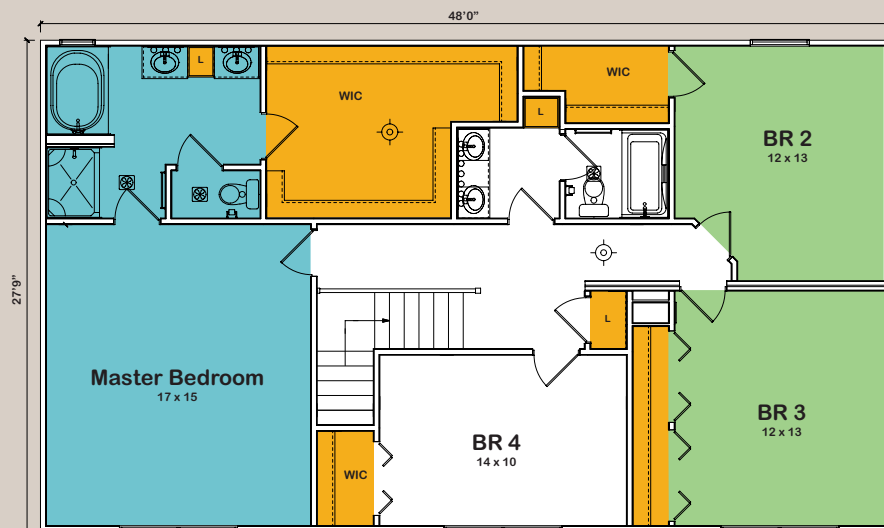

© Homeway Homes