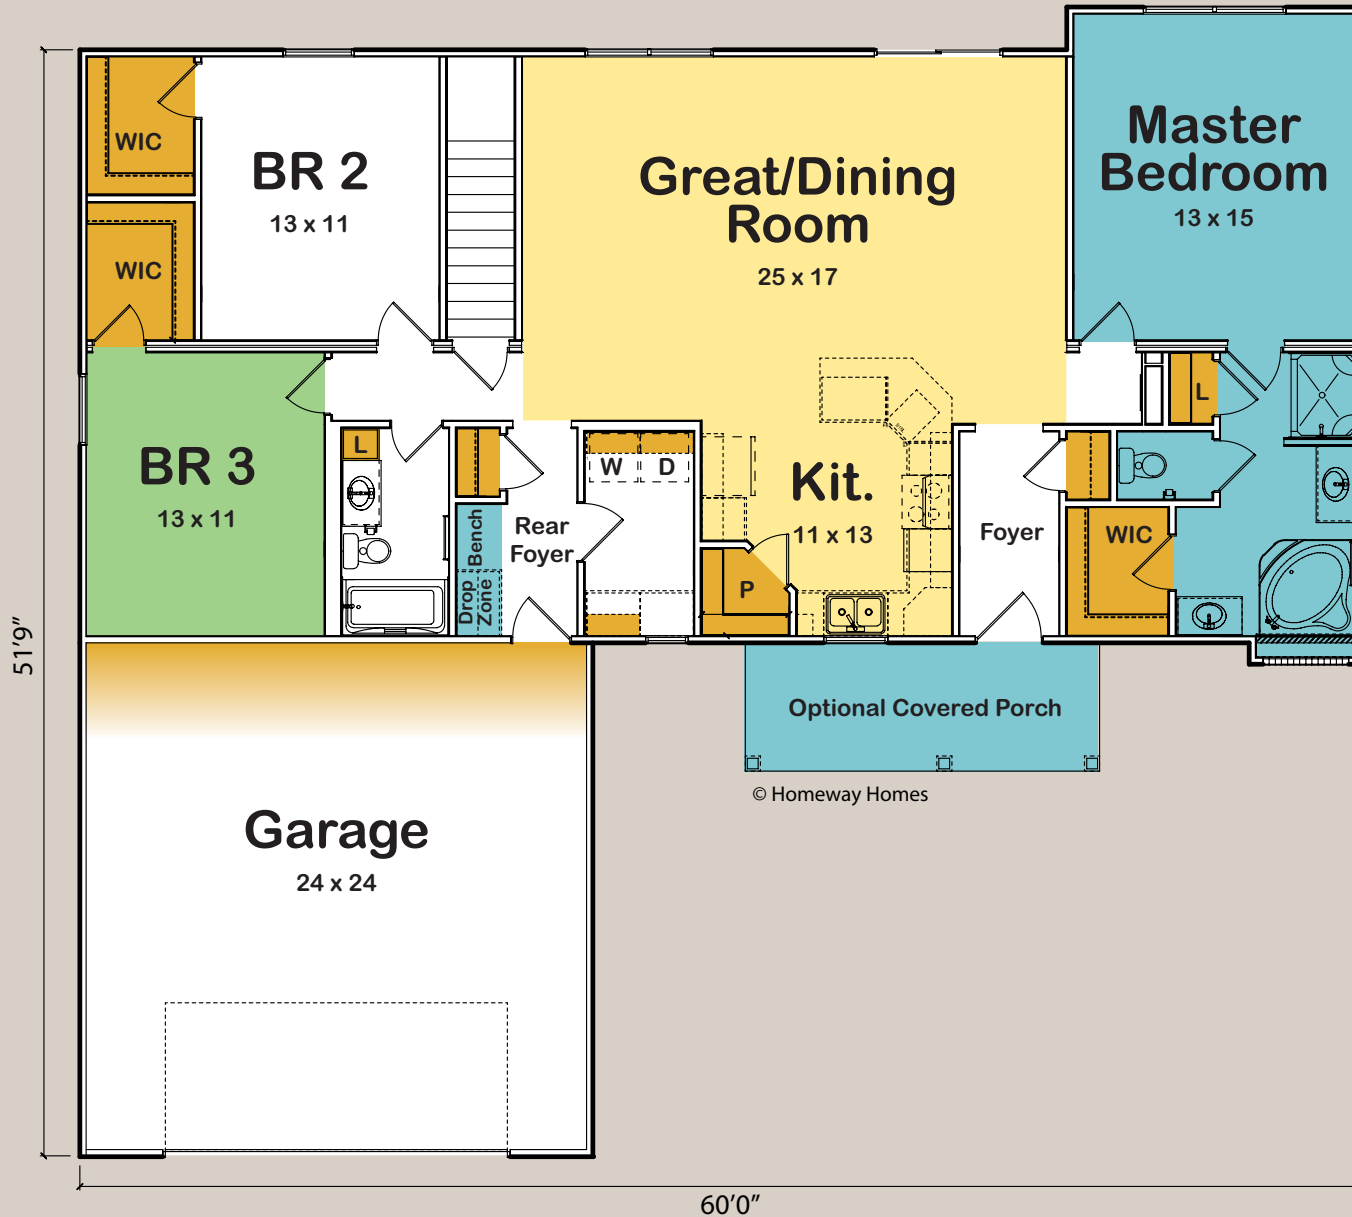

The Concord

- Walk-in Closets In All Bedrooms
- Efficient Kitchen With Extended Bar
- Unique Foyer Corner Shelf
- 4 Ft. Glass Block Window Over Garden Tub
- Rear Foyer With Drop Zone
- Kitchen Peninsula
- Walk-in Pantry
- Master Bath Corner Tub with Separate Shower

HomewayHomes.com

1,698 sq. ft.
3 bedroom
2 bath

MODEL HOME CENTERS
Goodfield
Springfield
Galesburg

The Concord

entertaining

de-stressing

storing

flexible living