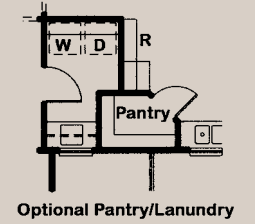

HomewayHomes.com

1,698 sq. ft.
3 bedroom
2 bath

MODEL HOME CENTERS
Goodfield
Springfield
Galesburg

The Concord

entertaining

de-stressing

storing

flexible living