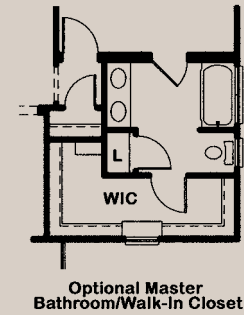

The Concord

- Walk-in Closets In All Bedrooms
- Efficient Kitchen With Extended Bar
- Unique Foyer Corner Shelf
- 4 Ft. Glass Block Window Over Garden Tub
- Rear Foyer With Drop Zone
- Kitchen Peninsula
- Walk-in Pantry
- Master Bath Corner Tub with Separate Shower

HomewayHomes.com

1,698 sq. ft.
3 bedroom
2 bath

MODEL HOME CENTERS
Goodfield
Springfield
Galesburg

The Concord

entertaining

de-stressing

storing

flexible living