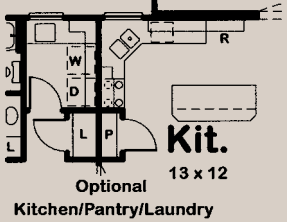

Quality Built for Better Living