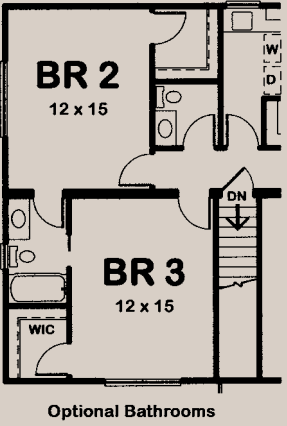

Quality Built for Better Living