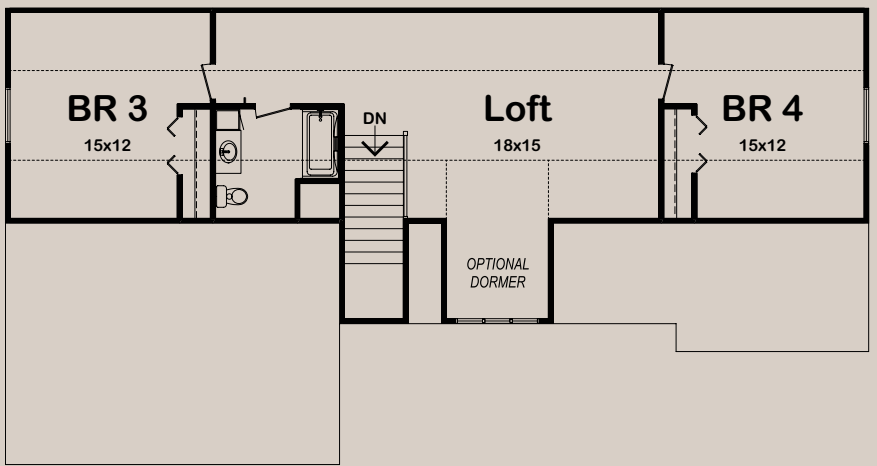

HomewayHomes.com

1,538 sq. ft.  
2 bedroom  
2 bath

MODEL HOME CENTERS  
Goodfield  
Springfield  
Galesburg

# The Stonebrook

- entertaining
- de-stressing
- storing
- flexible living

OPTIONAL MBR. BATH

**OPTIONAL SECOND FLOOR**  
 1,048 sq. ft.  
 2 bedroom  
 1 bath

STAIRS TO OPTIONAL SECOND FLOOR

© Homeway Homes