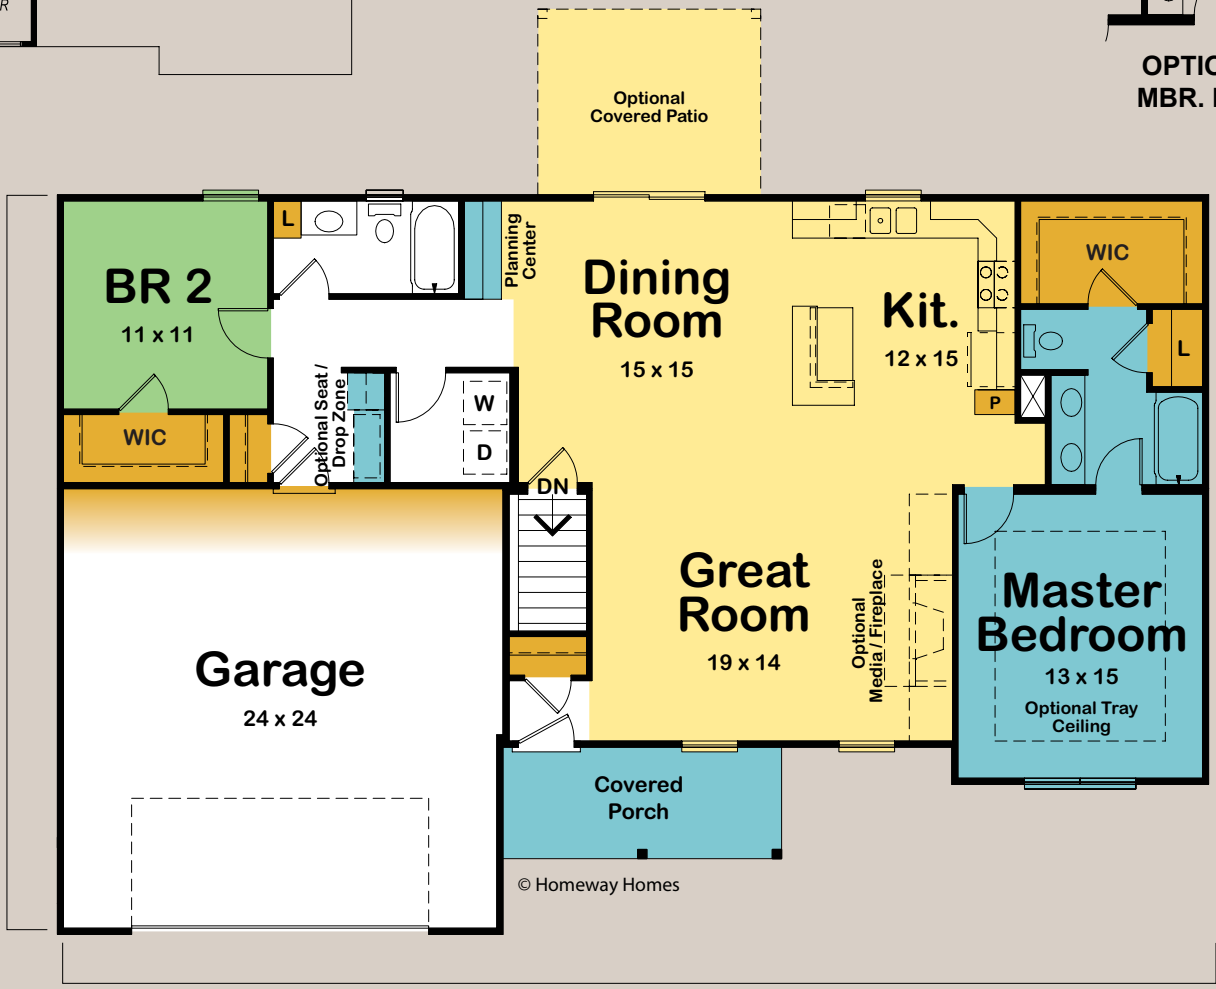

# The Stonebrook

- Optional Front Porch, Optional Rear Porch
- Spacious, Open Floorplan
- Optional Second Floor
- Optional Media Center / Fireplace
- Planning Center
- Rear Foyer with Drop Zone
- Kitchen Island

HomewayHomes.com

1,538 sq. ft.  
2 bedroom  
2 bath

MODEL HOME CENTERS  
Goodfield  
Springfield  
Galesburg

# The Stonebrook

- entertaining
- de-stressing
- storing
- flexible living

OPTIONAL MBR. BATH

**OPTIONAL SECOND FLOOR**  
 1,048 sq. ft.  
 2 bedroom  
 1 bath

STAIRS TO OPTIONAL SECOND FLOOR

© Homeway Homes