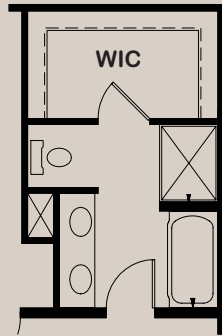

# The Stonebrook

- Optional Front Porch, Optional Rear Porch
- Spacious, Open Floorplan
- Optional Second Floor
- Optional Media Center / Fireplace
- Planning Center
- Rear Foyer with Drop Zone
- Kitchen Island

HomewayHomes.com

1,538 sq. ft.  
2 bedroom  
2 bath

MODEL HOME CENTERS  
Goodfield  
Springfield  
Galesburg

# The Stonebrook

- entertaining
- de-stressing
- storing
- flexible living

OPTIONAL MBR. BATH

**OPTIONAL SECOND FLOOR**  
 1,048 sq. ft.  
 2 bedroom  
 1 bath

STAIRS TO OPTIONAL SECOND FLOOR

© Homeway Homes