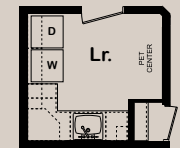

The Sienna

- Beautiful Craftsman Style Home
- Grand Entry Foyer with Arched Opening
- Grand Dormer in Great Room
- Attractive Kitchen with Peninsula
- Large Master Bedroom with Sitting Area
- Luxury Master Bath with Separate Sinks
- Spacious Master Bath Walk-in Closet

HomewayHomes.com

1,552 sq. ft.
2 bedroom
2 bath

MODEL HOME CENTERS
Goodfield
Springfield
Galesburg

The Sienna

entertaining

de-stressing

storing

flexible living

Optional Master Bathroom

Optional Kitchen

Optional Laundry Room

Optional Great Room

Quality Built for Better Living