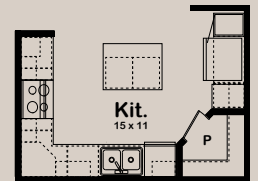

Optional Kitchen