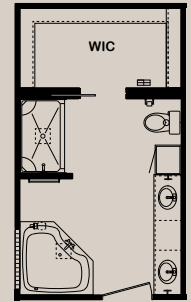

The Sienna

- Beautiful Craftsman Style Home
- Grand Entry Foyer with Arched Opening
- Grand Dormer in Great Room
- Attractive Kitchen with Peninsula
- Large Master Bedroom with Sitting Area
- Luxury Master Bath with Separate Sinks
- Spacious Master Bath Walk-in Closet

HomewayHomes.com

1,552 sq. ft.
2 bedroom
2 bath

MODEL HOME CENTERS
Goodfield
Springfield
Galesburg

The Sienna

entertaining

de-stressing

storing

flexible living